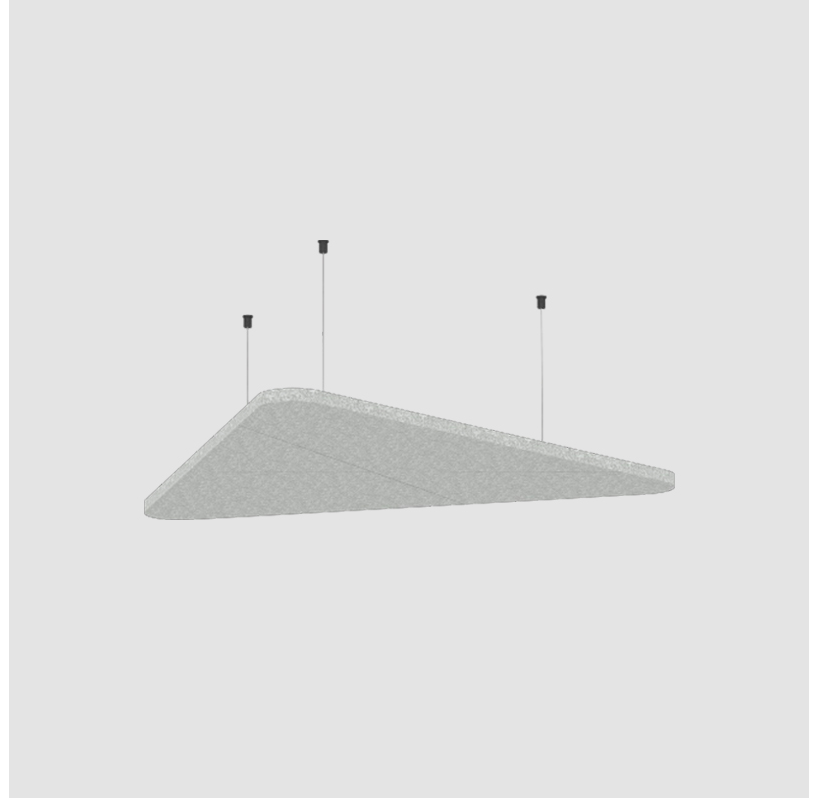

PROJECT	_____
TYPE	_____
SPECIFIER	_____
QUANTITY	_____
DATE	_____

VICTORY ACOUSTIC PANEL SUSPENSION

A300709-

base number	Finishes (Diamond)	Finish Options	Cable Length

1. To build a product code in our configurator select the specify button on the base model # product page
2. To build a manual product code on this datasheet choose from the options listed below in blue font and add the suffix to the base model #

GENERAL

Series: Victory Acoustic Panel
Brand: Prolicht
Division: Architectural
Mounting Type: Suspension
Mounting Location: Ceiling
Subcategory: Acoustic

PHYSICAL

Shape: Round
Length (mm): 500
Length (in): 19 ¹¹/₁₆
Width (mm): 448
Width (in): 17 ⁵/₈
Height (mm): 24
Height (in): 15/16

Fixture Finish: [ANC / ASH / BNA / BTC / BZE / CEL / EGG / EVG / FOG / FOS / FST / FUA / IRI / IRO / KHA / LIC / LIM / MER / MSN / MUS / ONX / PEA / PLU / POL / PPY / RAY / ROY / RST / STE / SWD / TAN / TAU](#)

Holder Finish: [SSR / BKV / CWI / CRY / HAB / LAG / UFT / ITA / RUA / RUR / MIC / FTG / MYG / TWT / LOD / PUS / FRO / FUP / KIA / POP / BLS / SPG / MEY / GOH / GUM / CHC / COM / ABZ / JAG](#)

Fixture Material: [Aluminum](#)
[Cable Details: 2000mm / 6000mm Transparent Cable](#)

ELECTRICAL

LED

OPTICAL

RATINGS AND CERTIFICATIONS

Certified By: CSA Certified to UL and CSA Standards
IP rating: IP20